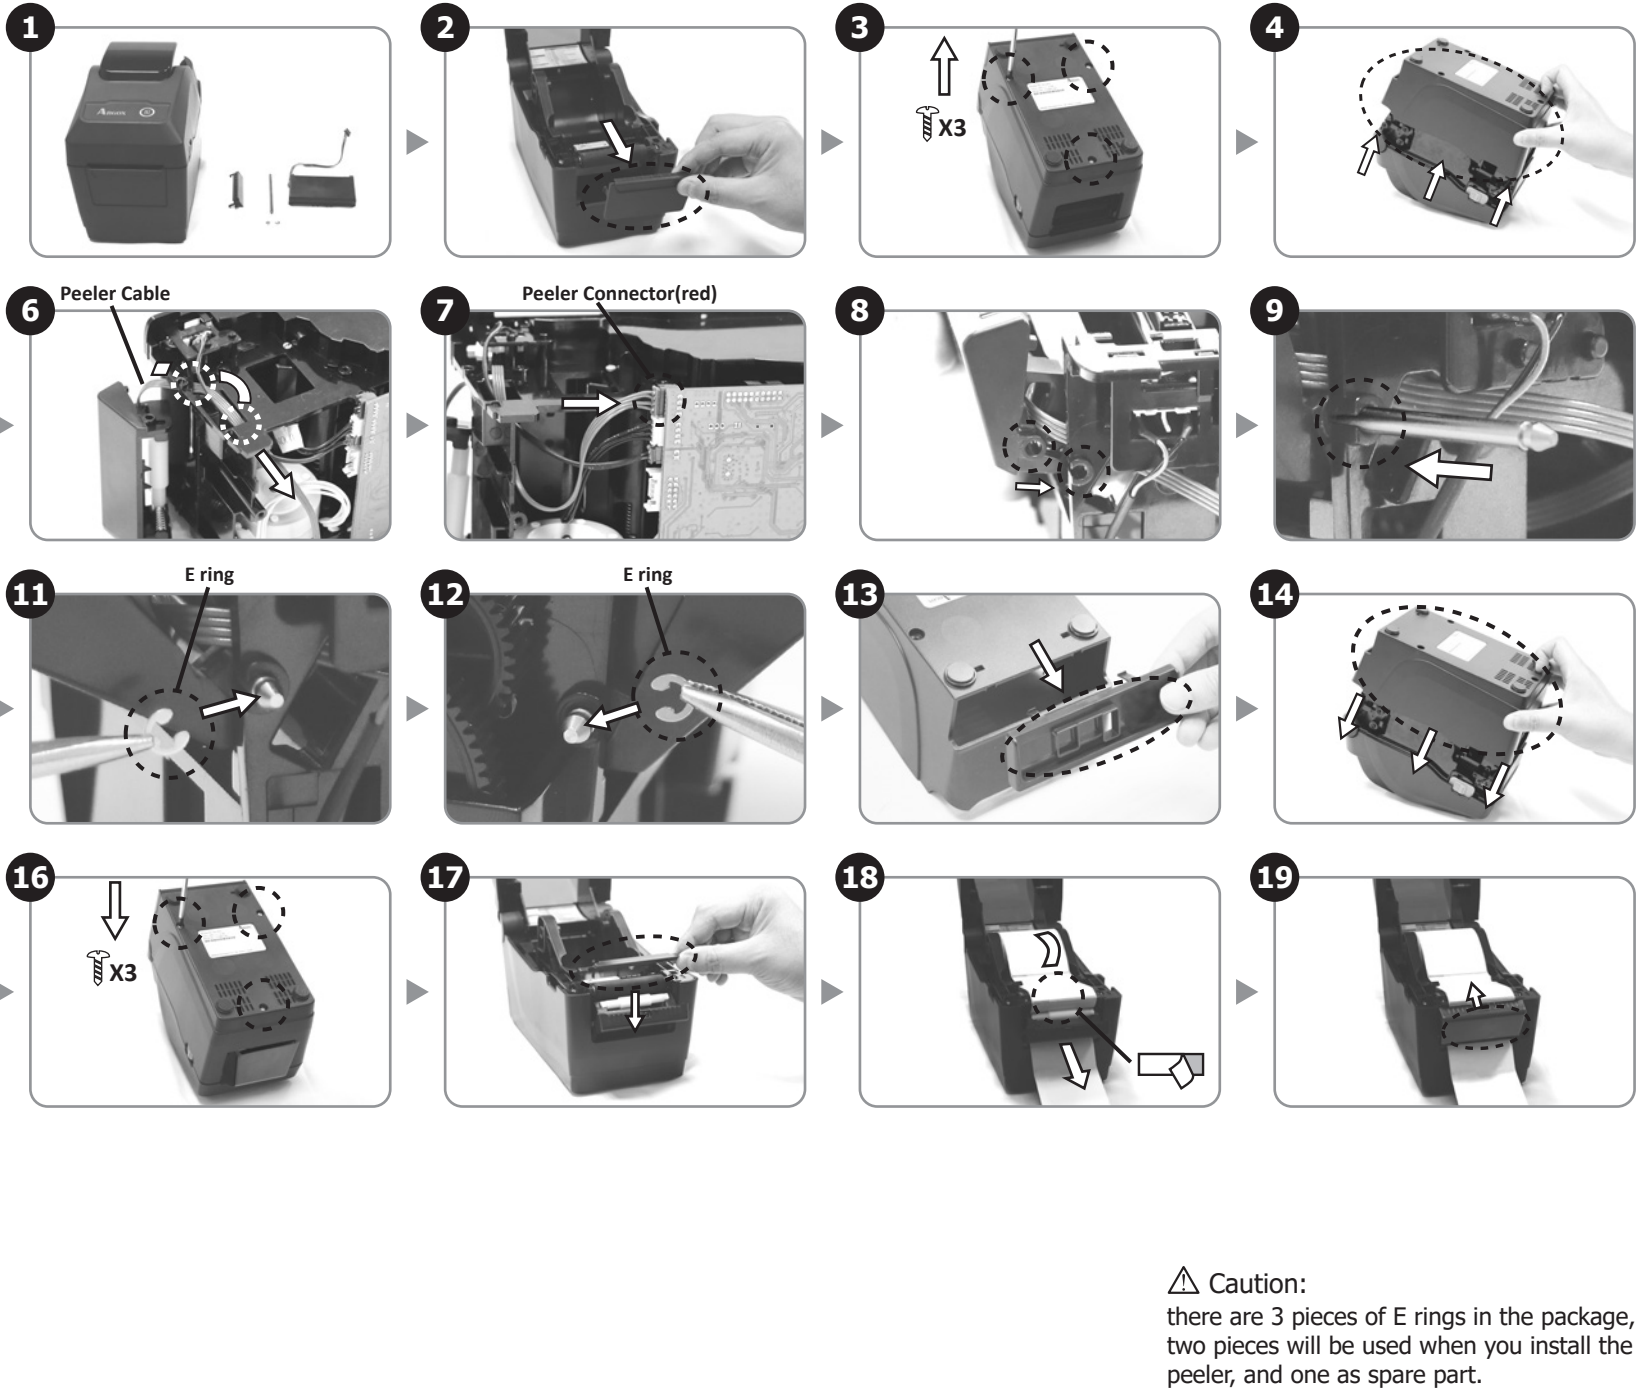

<https://www.youtube.com/user/argoxmkt>

Copyright © 2024. Argox Information Co., Ltd. All Rights Reserved.

Revision Date : May 2024

START

⚠ Caution:
there are 3 pieces of E rings in the package,
two pieces will be used when you install the
peeler, and one as spare part.